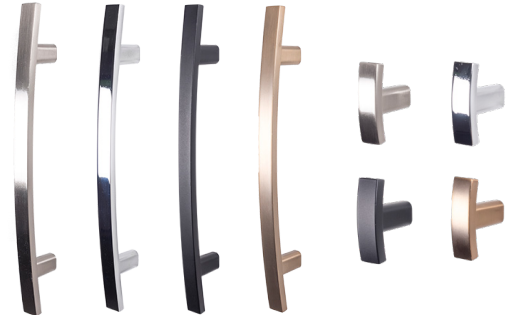

\*Colors are available with Slab drawer fronts in our Fusion style.

Graphite Slide

**SLIDE:** An enhanced shaker style available in 4 colors.

\*Colors are available with Slab drawer fronts in our Fusion style.

# HANDLES, PULLS & KNOBS

**Bar Pull**  
Satin Nickel  
6"; 2" Knob

**Artisan**  
Satin Nickel, Chrome, Matte Black, Rose Gold  
4.75", 6", 7.25"; 1 7/32" Knob

**Square**  
Satin Nickel, Chrome, Matte Black, Rose Gold  
4", 5", 6"; 1 15/16" Knob

**Arch**  
Satin Nickel, Chrome, Matte Black, Rose Gold  
6", 7.25", 8.5"; 1 7/16" Knob