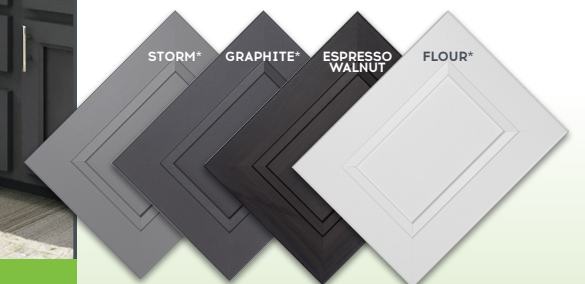

We are constantly delivering new items and enhancements to our product line. Please check out our website **KITCHENMAKEOVER.COM** for our most current product information.

**PRODUCT MENU**

Flour Shaker

**SHAKER:** Our classic Shaker door available in 7 colors and a primed-for-paint option.

\*Colors are available with Slab drawer fronts in our Fusion style.

Snow Gloss Slab

**SLAB:** A clean, modern look available in 7 colors and a primed-for-paint option.

Espresso Walnut Steps

**STEPS:** An elegant door style available in 3 colors

\*Colors are available with Slab drawer fronts in our Fusion style.

Graphite Slide

**SLIDE:** An enhanced shaker style available in 4 colors.

\*Colors are available with Slab drawer fronts in our Fusion style.