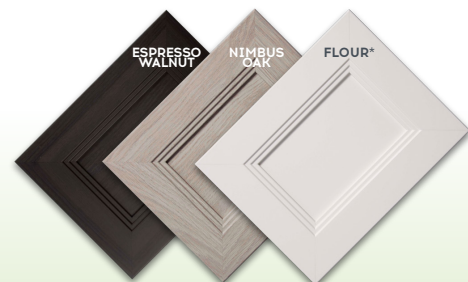

We are constantly delivering new items and enhancements to our product line. Please check out our website **KITCHENMAKEOVER.COM** for our most current product information.

**PRODUCT MENU**

Flour Shaker

**SHAKER:** Our classic Shaker door available in 7 colors and a primed-for-paint option.

\*Colors are available with Slab drawer fronts in our Fusion style.

Snow Gloss Slab

**SLAB:** A clean, modern look available in 7 colors and a primed-for-paint option.

Espresso Walnut Steps

**STEPS:** An elegant door style available in 3 colors

\*Colors are available with Slab drawer fronts in our Fusion style.

Graphite Slide

**SLIDE:** An enhanced shaker style available in 4 colors.

\*Colors are available with Slab drawer fronts in our Fusion style.

**Arch**  
Satin Nickel, Chrome, Matte Black, Rose Gold  
6", 7.25", 8.5"; 1 7/16" Knob